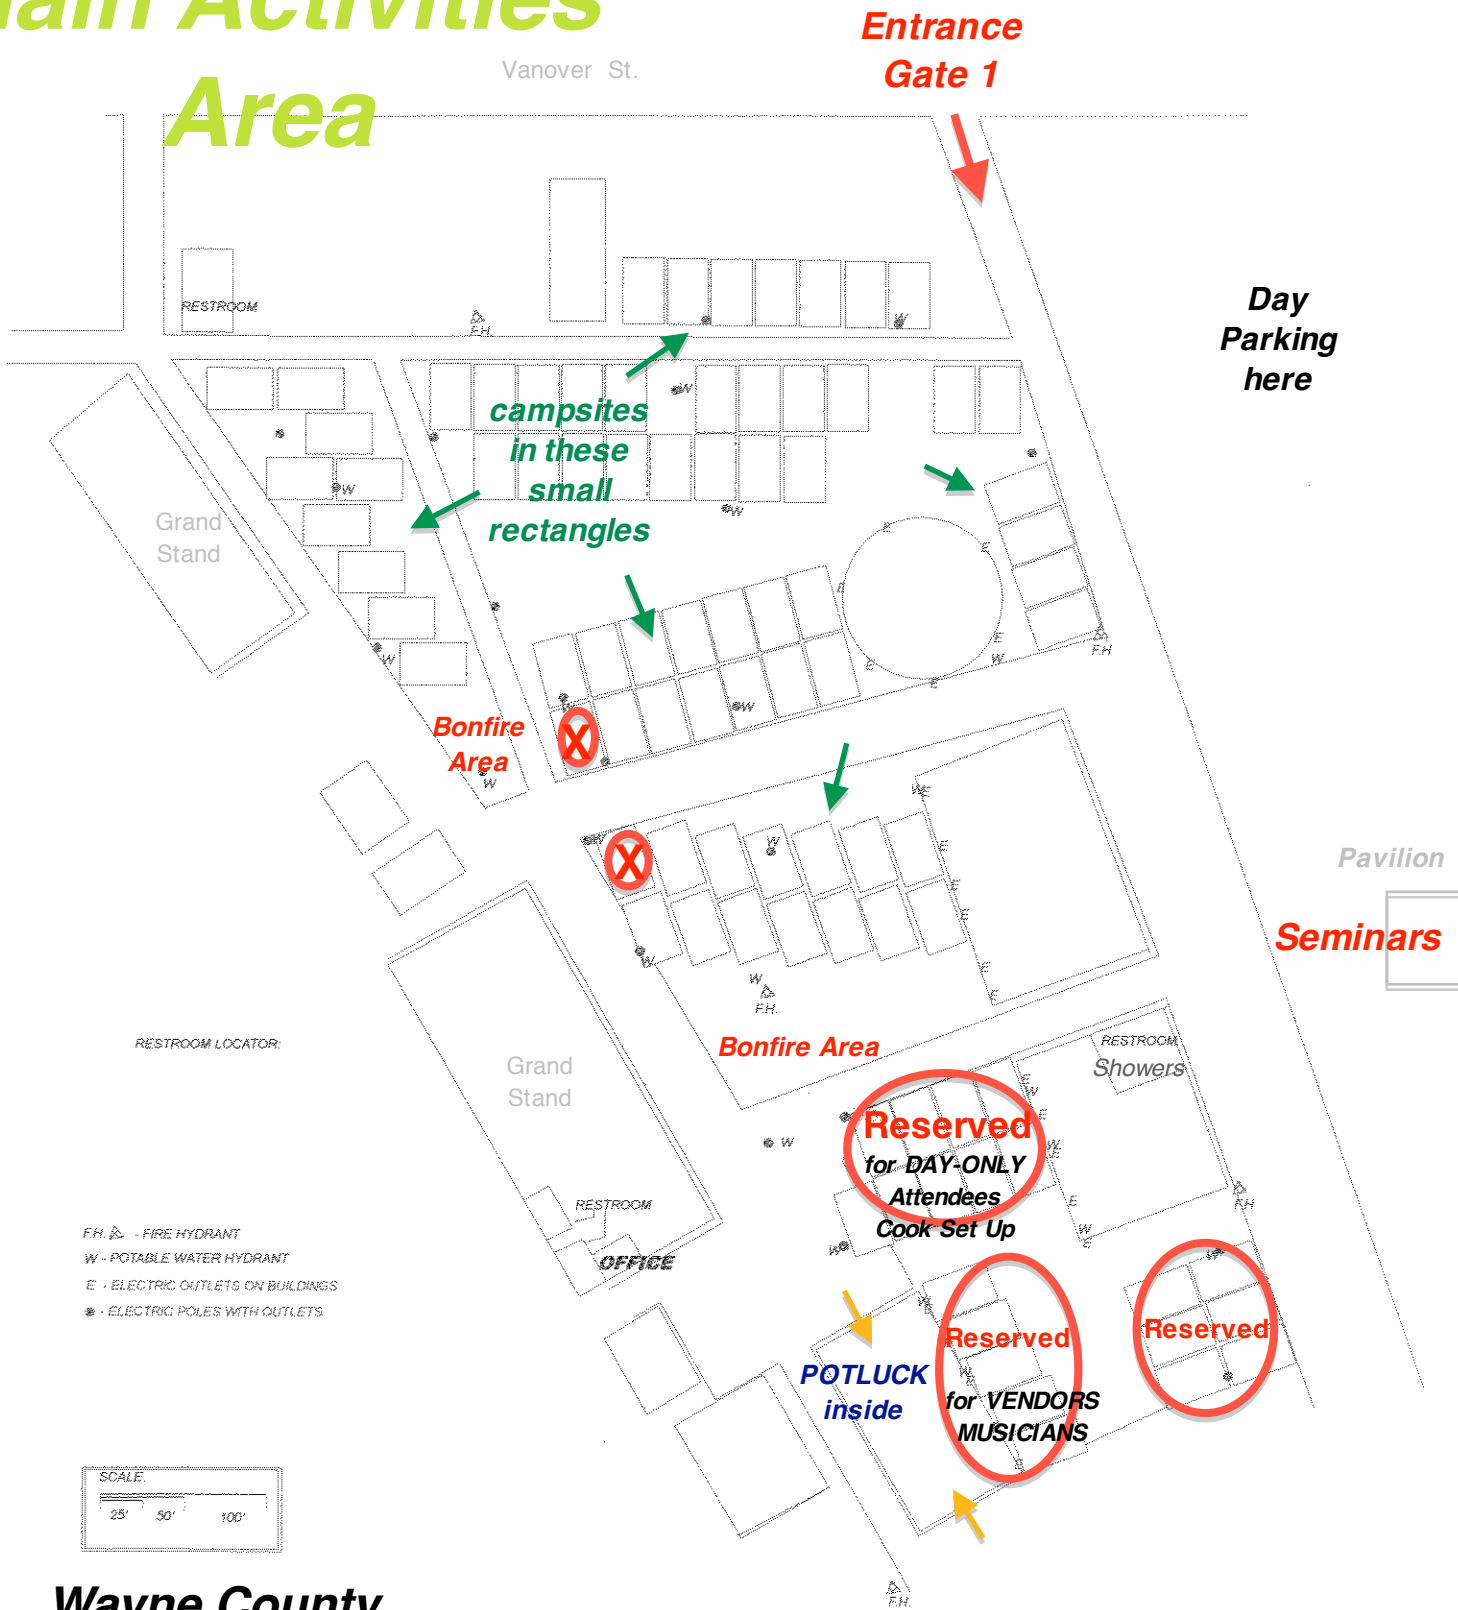

# 2011 National DOG, Wooster OH

## Main Activities Area

**Wayne County  
Fairgrounds  
Campsites in the  
"Main Activities Area"**

**More camping in  
the 'Way Back Area**

**Dump Station located in the 'Way Back Area**